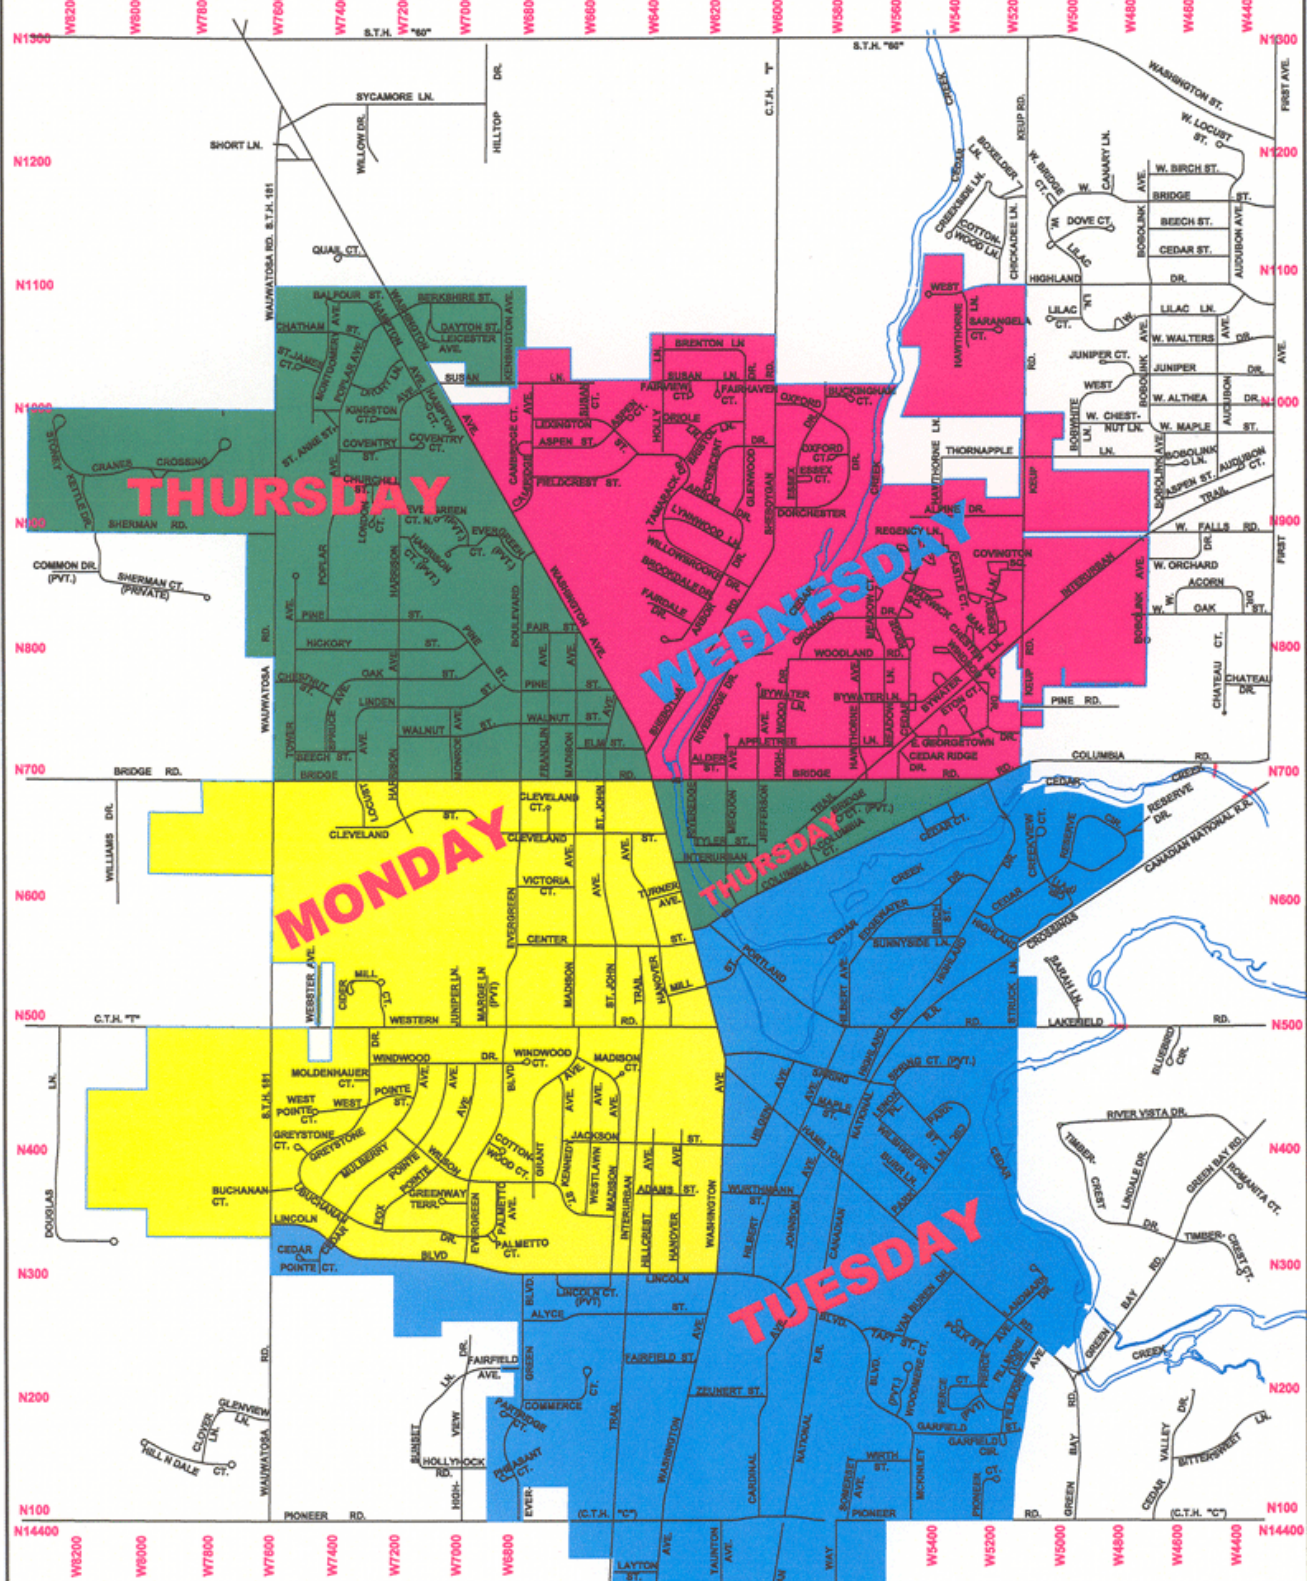

# CITY OF CEDARBURG REFUSE COLLECTION MAP

**LEGEND**  
 - - - EXISTING ST. CENTERLINES  
 — CEDARBURG CORPORATE LIMITS (AS OF DECEMBER 1, 2002)  
 — CITY PARK BOUNDARY

SCALE: 1" = 2000'