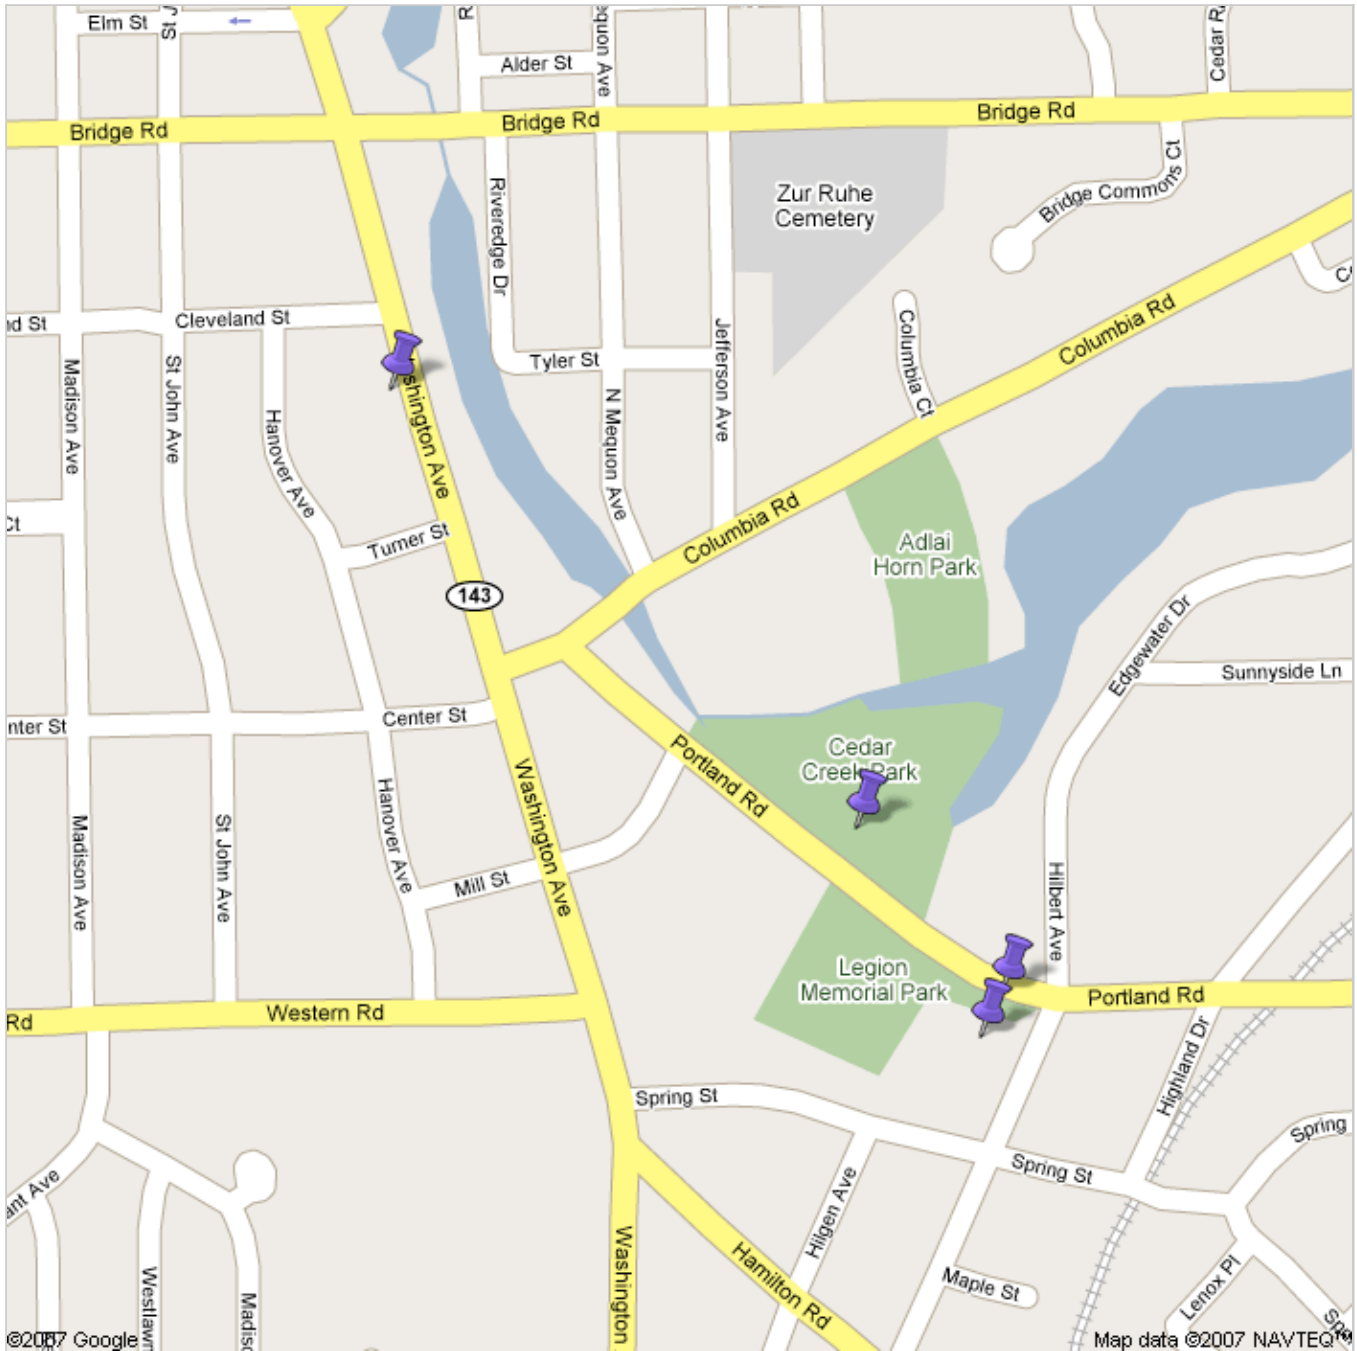

Get Google Maps on your phone
 Text the word "GMAPS" to 466453

Veterans Memorials and Monuments

Locations of Veterans Memorials and Monuments. This map was begun to support the "Honoring Veterans" project at Lake Shore Middle School in Mequon WI.

+43° 17' 56.40", -87° 59' 20.76"

[Ozaukee County Courthouse, Port Washington](#)

+43° 23' 18.13", -87° 52' 15.78"

[Legion Memorial Park #2, Cedarburg](#)

+43° 17' 36.89", -87° 58' 55.09"

[Legion Memorial Park #1, Cedarburg](#)

+43° 17' 38.15", -87° 58' 54.23"

[American Legion Post 82, Port Washington](#)

+43° 23' 29.65", -87° 51' 59.87"

[Old Grafton High School, Grafton](#)

+43° 18' 52.13", -87° 57' 9.29"

[USS Liberty Memorial Library, Grafton](#)

+43° 22' 52.79", -87° 56' 21.77"

[Schroeder Post 457, Mequon](#)

+43° 13' 18.48", -87° 59' 3.12"

[Village Park, Belgium](#)

+43° 29' 58.20", -87° 50' 53.88"

[Justice Center, Port Washington](#)

+43° 22' 23.52", -87° 53' 55.32"